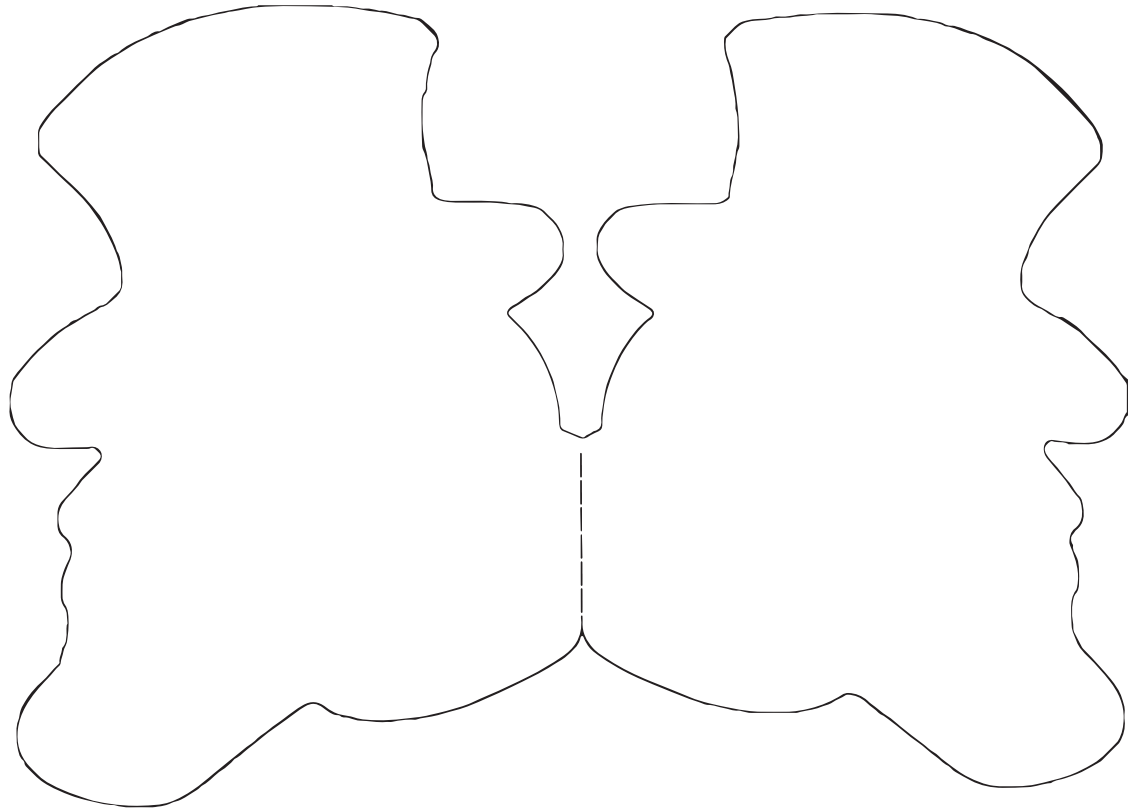

Die-Cut Deacon Head Bi-fold Card (approx. 5"x7")

(Example shown at reduced size)

*Note: This card requires size A7 envelope (5.25" x 7.25")

Front

Inside

Ink Color Specifications:

Mascot Graphic:

Hat Band: Wake Forest Gold

Flesh: Pantone 155

Other areas black & white as shown