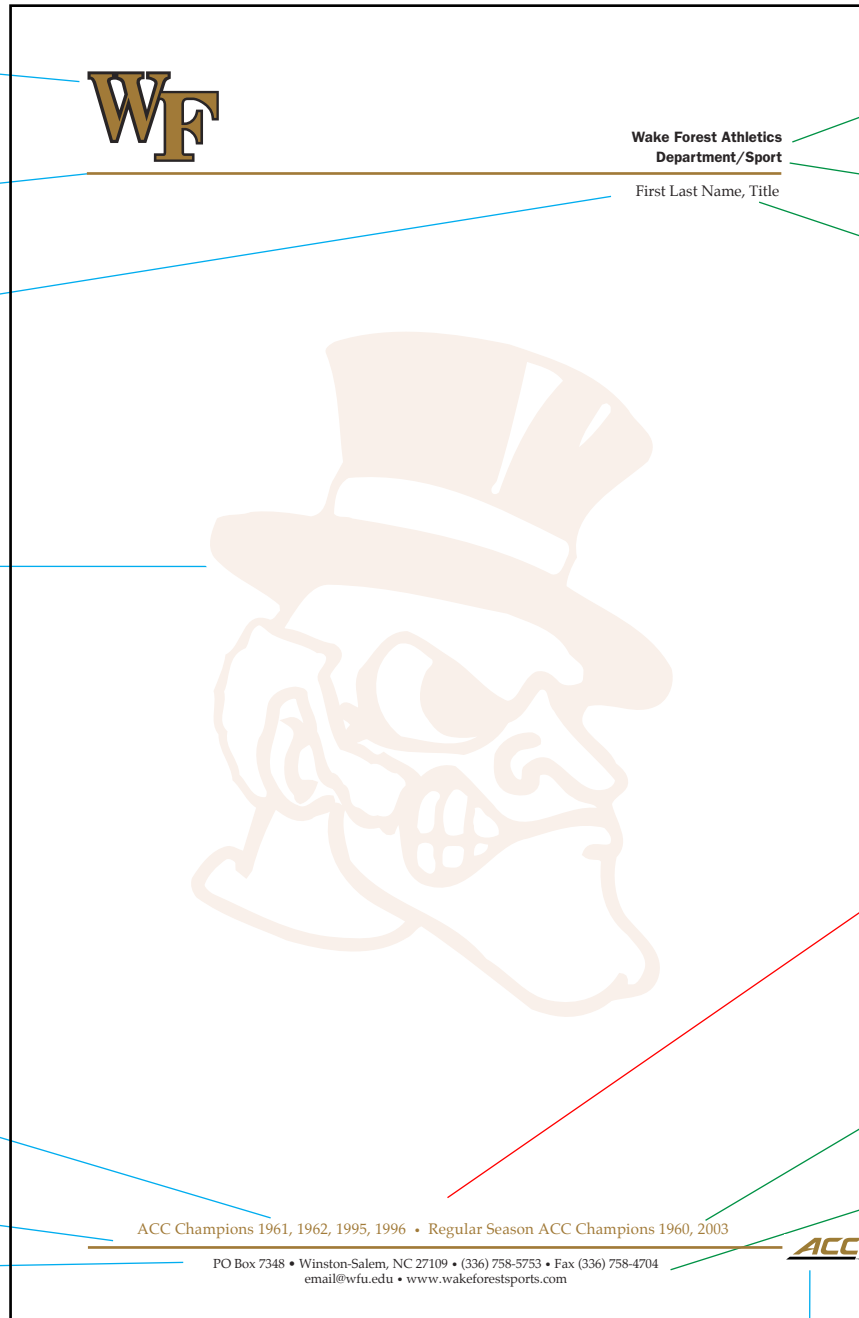

Notepad: 5.5" x 8.5" (50 sheets/pad)

(Example shown at reduced size)

***Notepads are available in color or black & white**

Ink Color Specifications:

WF Logo: Wake Forest Gold
(Pantone 8640 metallic gold)
with black outline

Rule: Wake Forest Gold
Department Name: Black

Employee Name and Title (Optional):
Black

Mascot Graphic:
10% Wake Forest Gold

Champions Copy (Optional):
Wake Forest Gold

Rule: Wake Forest Gold

Address, Numbers, Website: Black

ACC Logo (Optional): Wake Forest Gold & Black

Typography Specifications:

Wake Forest Athletics:
9 pt. Franklin Gothic Demi, flush right

Department/Sport (Optional):
9 pt. Franklin Gothic Demi, flush right